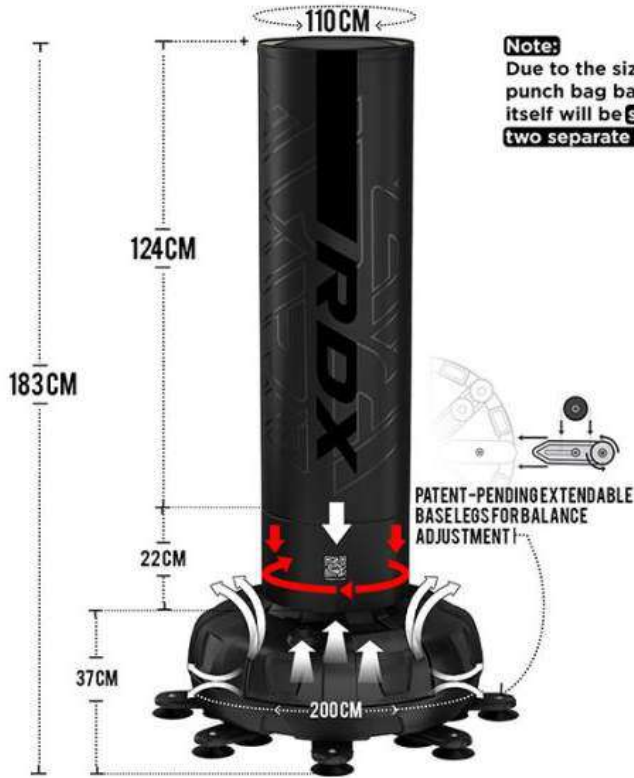

MAXIMUM FORCE DISPERSION AND BALANCE

PBFS-F6GN

1. **Sizes** 5FT - 6FT
2. NTearx Skin-Mayhide Leather
   - Patent Octa-Truss Technology
   - Shock Absorbing Connector and Max Shock Absorber System