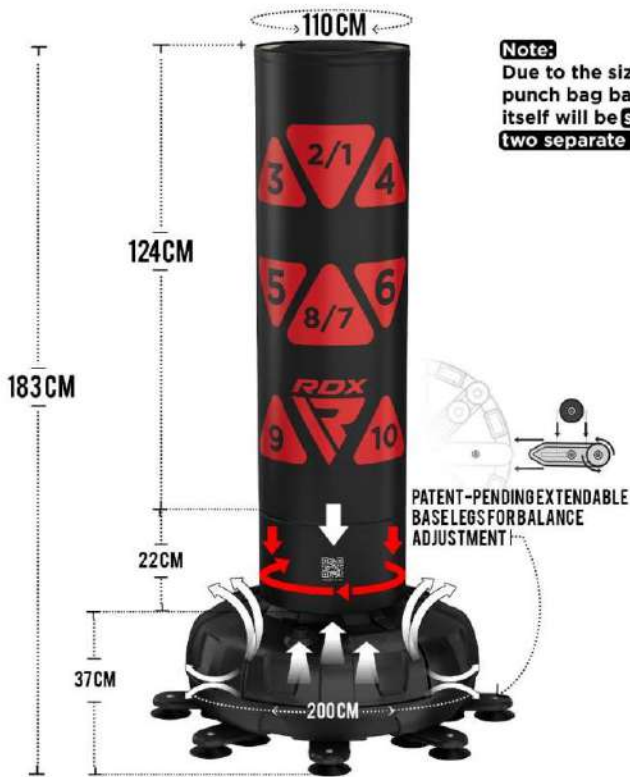

MAXIMUM FORCE DISPERSION AND BALANCE

Note:
Due to the size of the item, punch bag base and bag itself will be shipped in two separate parcels.